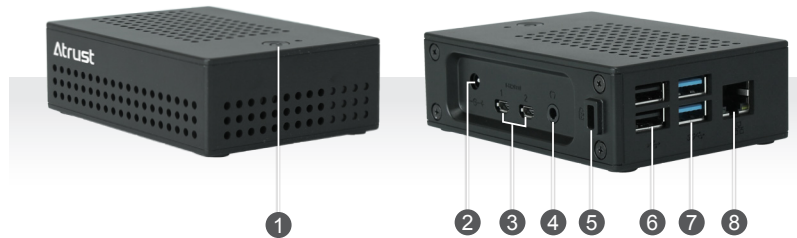

Thin Client t35 Citrix Workspace Hub (Raspberry Pi[®] 4)

The Atrust t35 next generation Pi 4 thin client provides cost-effective and high-performance solution in virtual workspace environments.

- ▼ Dual Micro HDMI Display Ports
- ▼ Optimized for HDX
- ▼ Skype for Business Optimization
- ▼ Citrix HDX Ready Certified
- ▼ Integrated with Atrust Device Manager software
- ▼ Broadcom BCM2711B0 Quad Core 1.5GHz 64-bit CPU
- ▼ Support for WiFi and Bluetooth 5.0 BLE
- ▼ Low Power Consumption

- ① Power Button
- ② DC IN
- ③ Micro HDMI Port x 2
- ④ Audio Out
- ⑤ Kensington Lock Slot
- ⑥ USB 2.0 Port x 2
- ⑦ USB 3.0 Port x 2
- ⑧ LAN Port

Processor	Broadcom BCM2711B0 Quad Core 1.5GHz 64-bit CPU
System memory	2GB
Flash memory	16GB
Maximum resolution	Dual Display: Up to 3840 x 2160 @ 30 Hz Up to 2560 x 1600 @ 60 Hz Single Display: Up to 3840 x 2160 @ 60 Hz
Ethernet	Gigabit ethernet
WiFi	802.11b/g/n/ac wireless LAN
Bluetooth	Bluetooth 5.0 BLE
Dimensions	(W) 105.3 x (D) 76 x (H) 33.2 mm
Software	
Operating system	Atrust OS
Management	Atrust Device Manager (ADM) / Atrust Client Setup (ACS)
Protocol	Citrix [®] ICA/HDX [™] , Microsoft [®] RDP [™] with RemoteFX [™] , VMware [®] Horizon View [™] (PCoIP/RDP/Blast Extreme)
Manufacturing option	VESA Mount